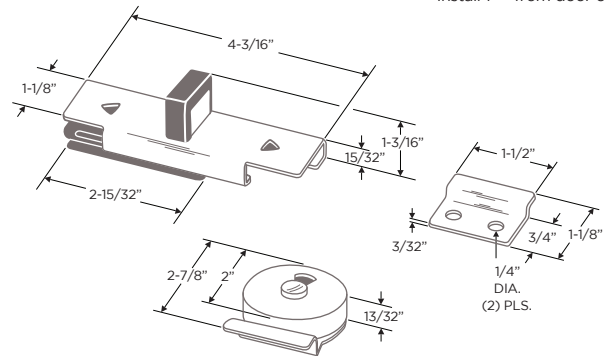

9" STANDARD ADA

12" ADA

Brackets

U Bracket
Aluminum

Single Ear
Aluminum

Double Ear
Aluminum

Mending Plate
(Transom Panel
Connections)
Stainless Steel

Angled Bracket
(Plaster
Attachment)
Aluminum

Hinges

Edge Mounted
Continuous
Stainless Steel
Hinge

Door Accessories

Coat Hook
Bumper

Wall Stop

Headrail

Aluminum

Latch

Privacy Indicator
Latch

Latch Detail

NOTE: SLIDE DISTANCE 1-1/4"
Install 1/2" from door edge