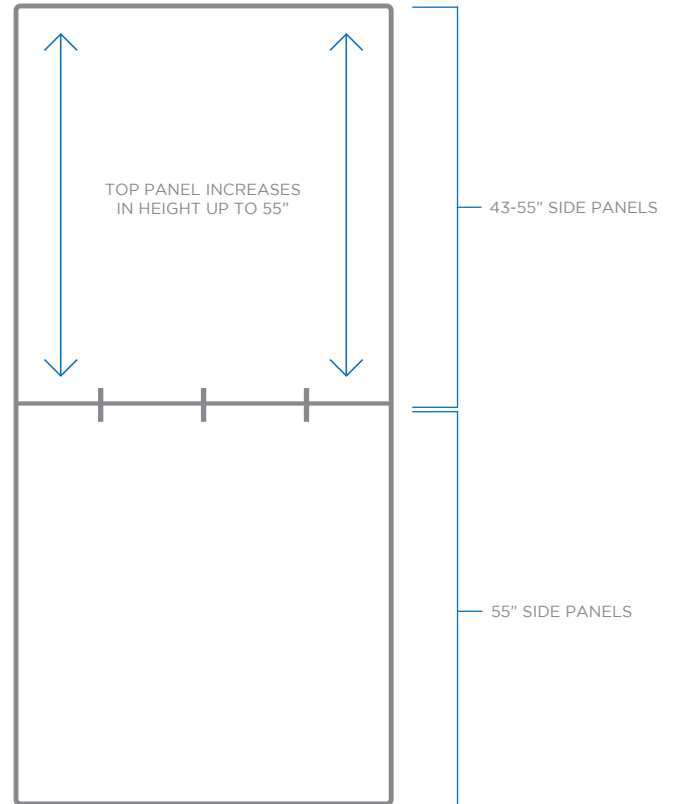

STANDARD HEIGHT 86"

MAX HEIGHT 112", WITH TRIM

STANDARD HEIGHT 86"

MAX HEIGHT 112", WITH TRIM

STANDARD HEIGHT 86"

MAX HEIGHT 112", WITH TRIM

HEIGHTS 86"-98"

HEIGHTS 98"-110"

9" STANDARD ADA

12" ADA

Brackets

U Bracket
Aluminum

Single Ear
Aluminum

Double Ear
Aluminum

Mending Plate
(Transom Panel
Connections)
Stainless Steel

Angled Bracket
(Plaster
Attachment)
Aluminum

Privacy Indicator
Latch

Latch Detail

NOTE: SLIDE DISTANCE 1-1/4"
Install 1/2" from door edge