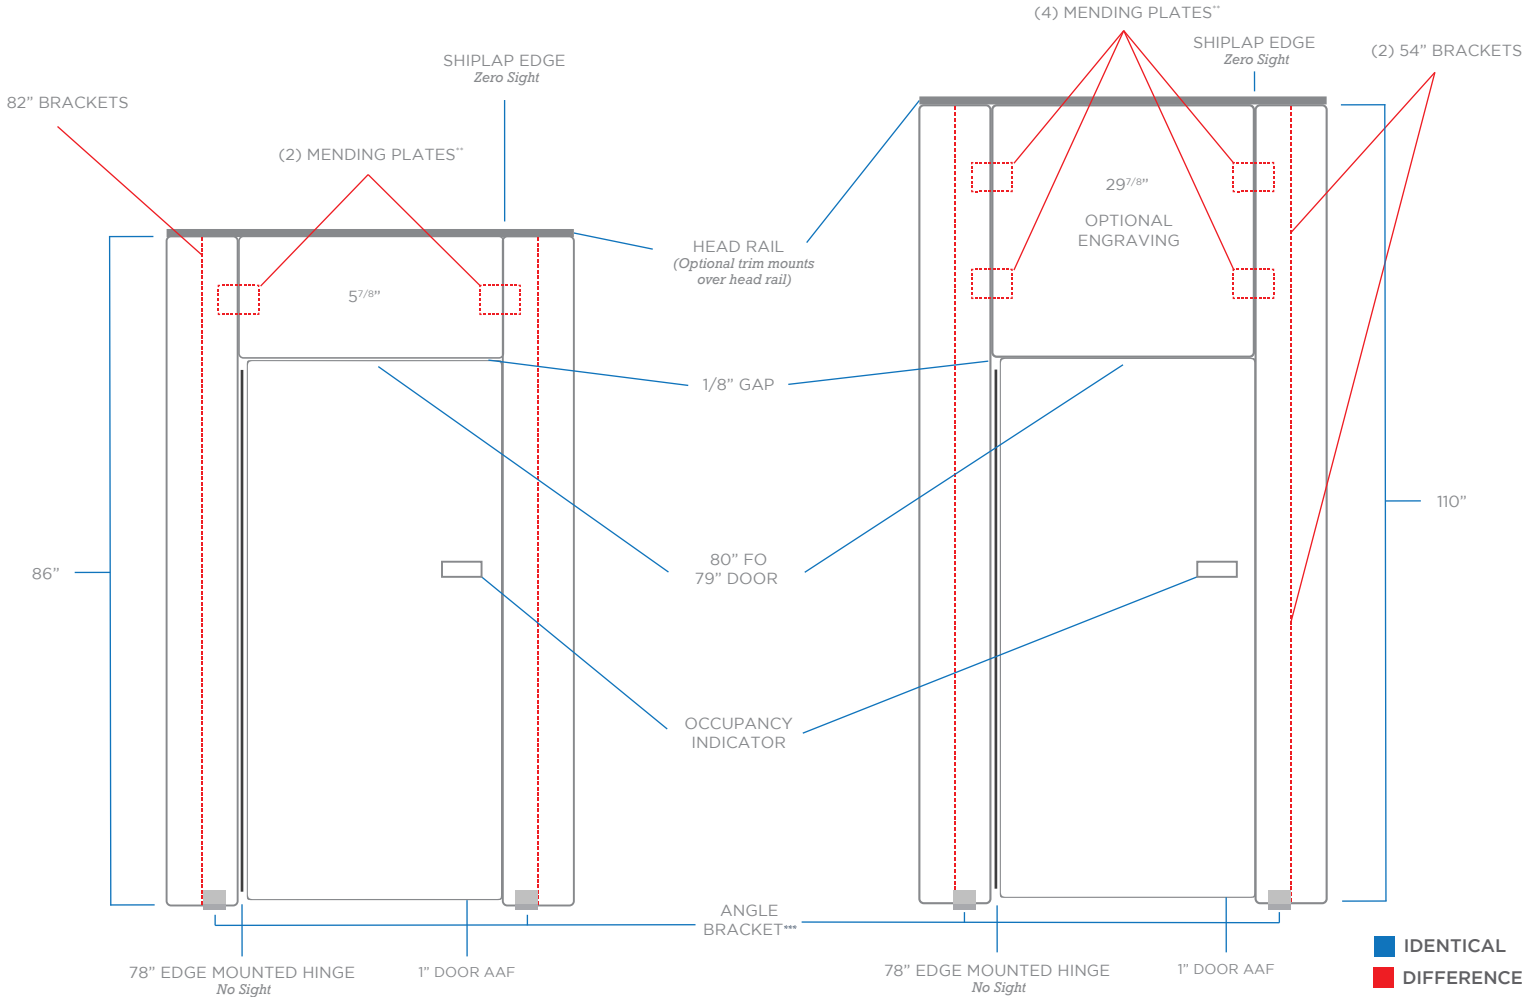

STANDARD HEIGHT 86"

MAX HEIGHT 112", WITH TRIM

STANDARD HEIGHT 86"

MAX HEIGHT 112", WITH TRIM

STANDARD HEIGHT 86"

MAX HEIGHT 112", WITH TRIM

HEIGHTS 86"-98"

HEIGHTS 98"-110"

9" STANDARD ADA

12" ADA

Brackets

U Bracket
Aluminum

Single Ear
Aluminum

Double Ear
Aluminum

Mending Plate
(Transom Panel
Connections)
Stainless Steel

Angled Bracket
(Plaster
Attachment)
Aluminum

Hinges

Edge Mounted
Continuous
Stainless Steel
Hinge

Door Accessories

Coat Hook
Bumper

Wall Stop

Headrail

Aluminum

Latch

Privacy Indicator
Latch

Latch Detail

NOTE: SLIDE DISTANCE 1-1/4"
Install 1/2" from door edge