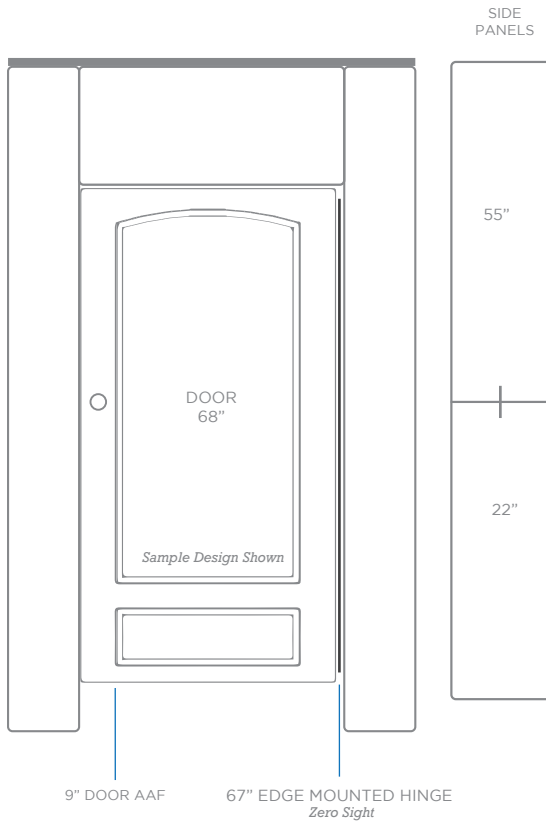

STANDARD HEIGHT 86"

MAX HEIGHT 112", WITH TRIM

STANDARD HEIGHT 86"

MAX HEIGHT 112", WITH TRIM

STANDARD HEIGHT 86"

MAX HEIGHT 112", WITH TRIM

HEIGHTS 86"-98"

HEIGHTS 98"-110"

9" STANDARD ADA

12" ADA

Brackets

U Bracket
Aluminum

Single Ear
Aluminum

Double Ear
Aluminum

Mending Plate
(Transom Panel
Connections)
Stainless Steel

Angled Bracket
(Plaster
Attachment)
Aluminum

Privacy Indicator
Latch

Latch Detail

NOTE: SLIDE DISTANCE 1-1/4"
Install 1/2" from door edge