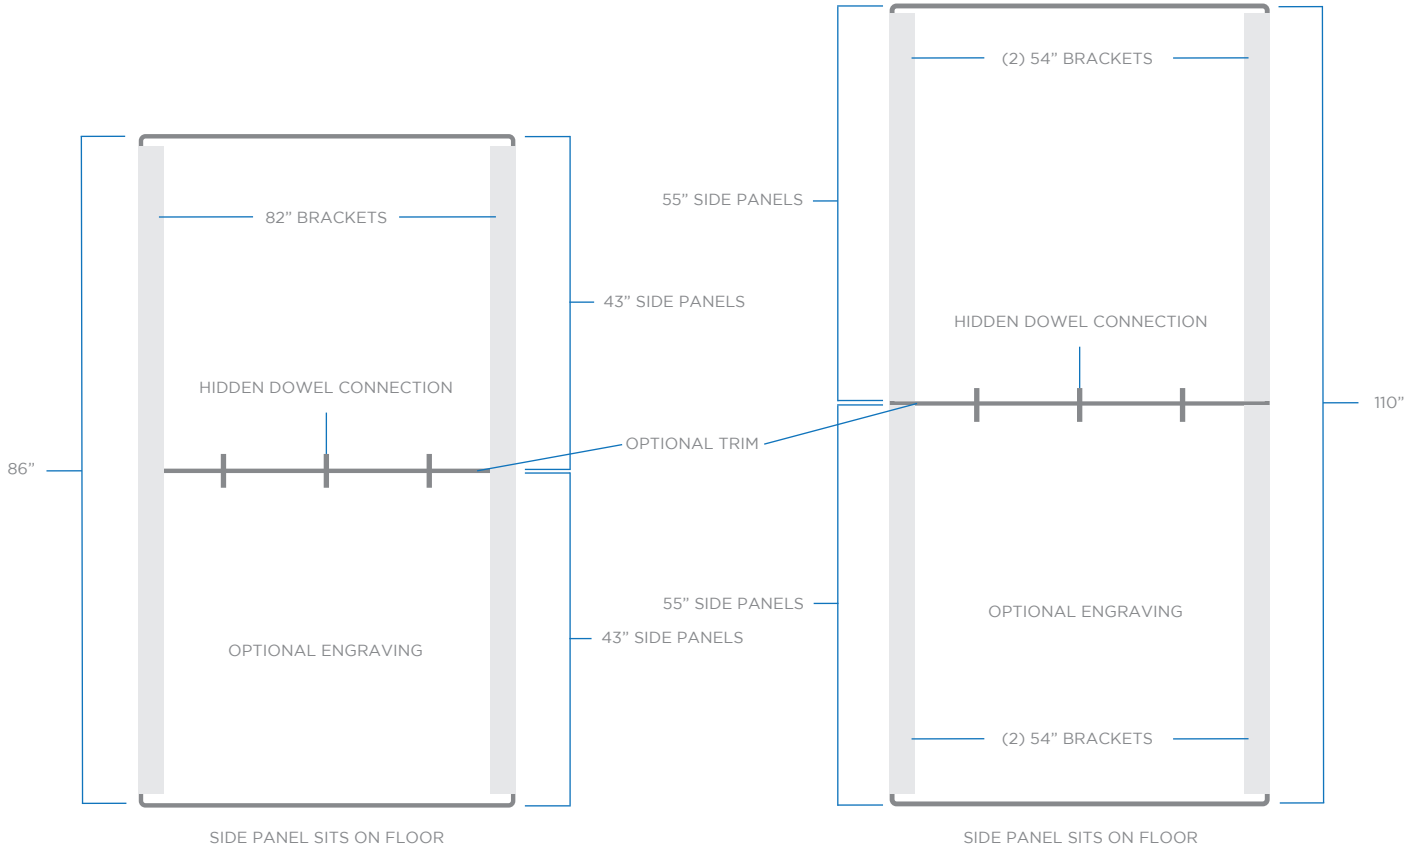

STANDARD HEIGHT 86"

MAX HEIGHT 112", WITH TRIM

STANDARD HEIGHT 86"

MAX HEIGHT 112", WITH TRIM

STANDARD HEIGHT 86"

MAX HEIGHT 112", WITH TRIM

HEIGHTS 86"-98"

HEIGHTS 98"-110"

9" STANDARD ADA

12" ADA

Brackets

U Bracket
Aluminum

Single Ear
Aluminum

Double Ear
Aluminum

Mending Plate
(Transom Panel
Connections)
Stainless Steel

Angled Bracket
(Plaster
Attachment)
Aluminum

Privacy Indicator
Latch

Latch Detail

NOTE: SLIDE DISTANCE 1-1/4"
Install 1/2" from door edge