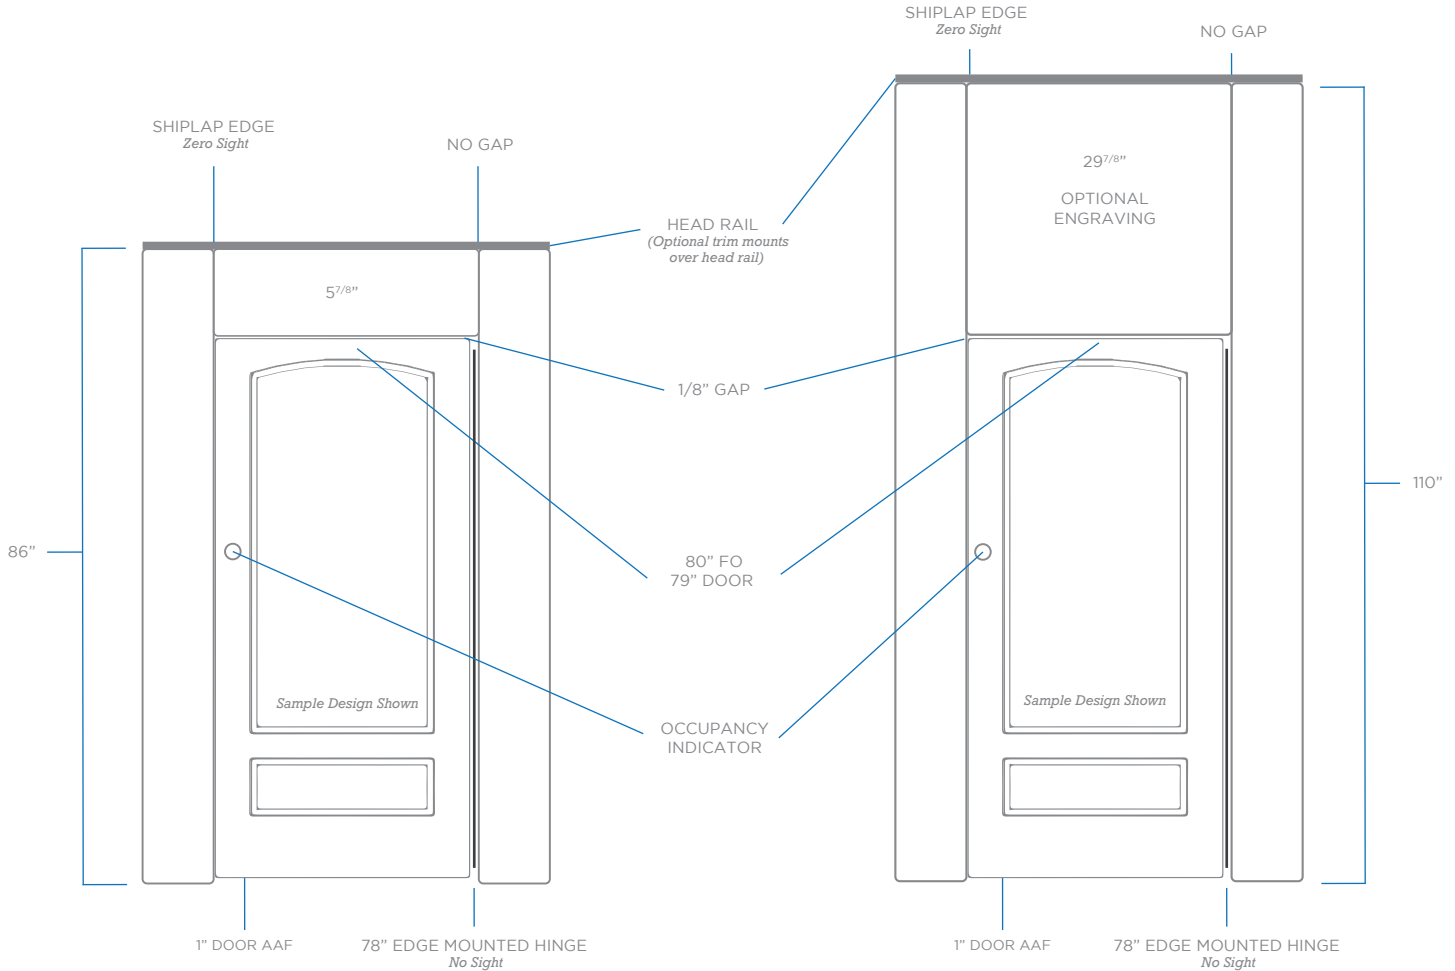

STANDARD HEIGHT 86"

MAX HEIGHT 112", WITH TRIM

STANDARD HEIGHT 86"

MAX HEIGHT 112", WITH TRIM

STANDARD HEIGHT 86"

MAX HEIGHT 112", WITH TRIM

HEIGHTS 86"-98"

HEIGHTS 98"-110"

9" STANDARD ADA

12" ADA

Brackets

U Bracket
Aluminum

Single Ear
Aluminum

Double Ear
Aluminum

Mending Plate
(Transom Panel
Connections)
Stainless Steel

Angled Bracket
(Plaster
Attachment)
Aluminum

Privacy Indicator
Latch

Latch Detail

NOTE: SLIDE DISTANCE 1-1/4"
Install 1/2" from door edge