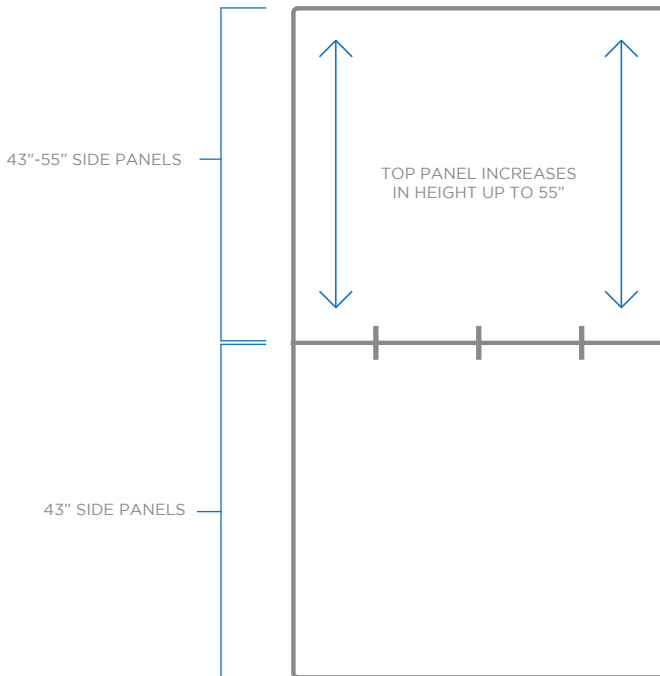

STANDARD HEIGHT 86"

MAX HEIGHT 112", WITH TRIM

STANDARD HEIGHT 86"

MAX HEIGHT 112", WITH TRIM

STANDARD HEIGHT 86"

MAX HEIGHT 112", WITH TRIM

HEIGHTS 86"-98"

HEIGHTS 98"-110"

9" STANDARD ADA

12" ADA

Brackets

U Bracket
Aluminum

Single Ear
Aluminum

Double Ear
Aluminum

Mending Plate
(Transom Panel
Connections)
Stainless Steel

Angled Bracket
(Plaster
Attachment)
Aluminum

Privacy Indicator
Latch

Latch Detail

NOTE: SLIDE DISTANCE 1-1/4"
Install 1/2" from door edge