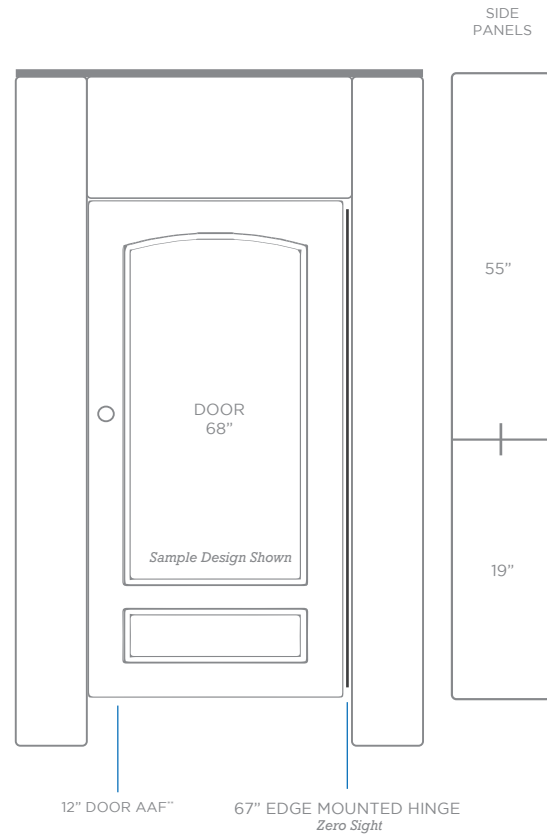

STANDARD HEIGHT 86"

MAX HEIGHT 112", WITH TRIM

STANDARD HEIGHT 86"

MAX HEIGHT 112", WITH TRIM

STANDARD HEIGHT 86"

MAX HEIGHT 112", WITH TRIM

HEIGHTS 86"-98"

HEIGHTS 98"-110"

9" STANDARD ADA

12" ADA

Brackets

U Bracket
Aluminum

Single Ear
Aluminum

Double Ear
Aluminum

Mending Plate
(Transom Panel
Connections)
Stainless Steel

Angled Bracket
(Plaster
Attachment)
Aluminum

Privacy Indicator
Latch

Latch Detail

NOTE: SLIDE DISTANCE 1-1/4"
Install 1/2" from door edge